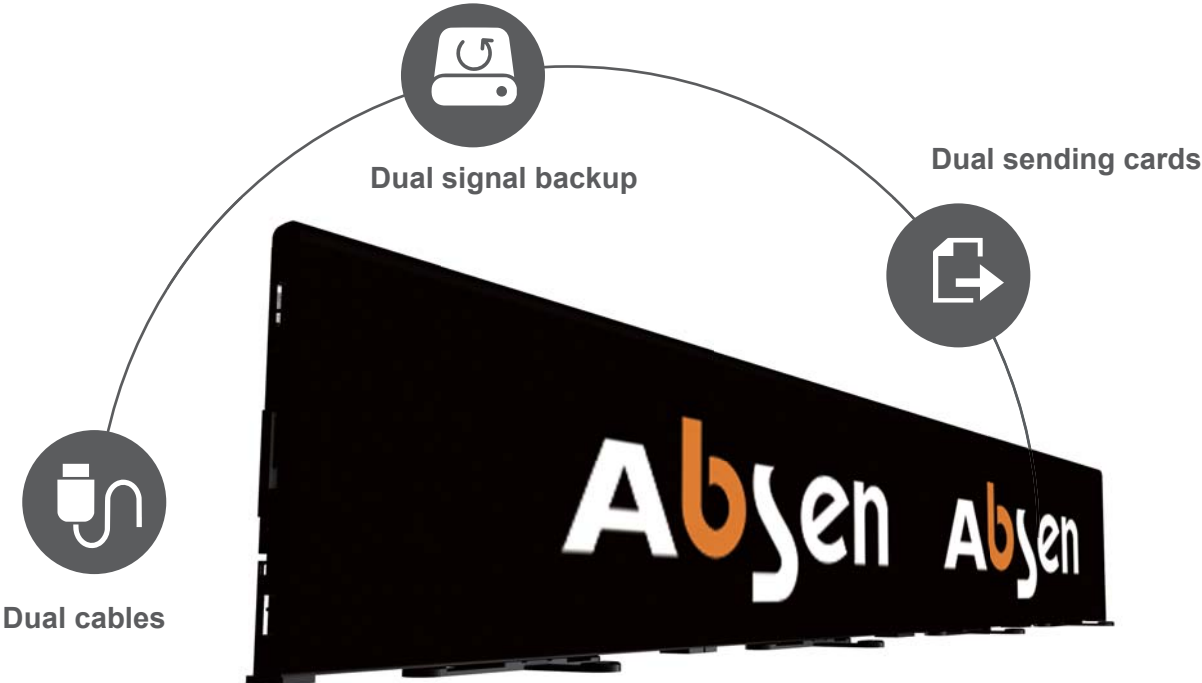

Solid reliability

Featuring powerful backup and the ability to pre-store image content and store the last image, ensuring that the screen never go black.