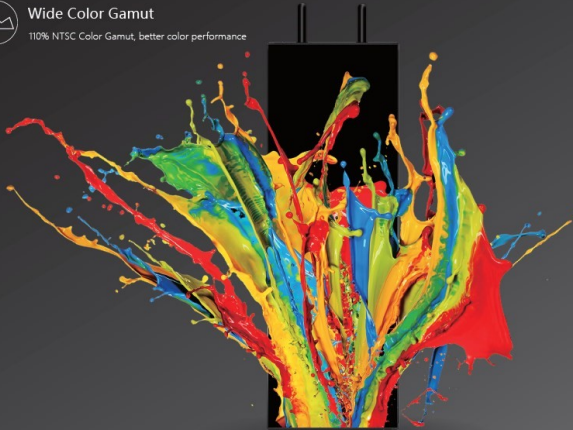

High Brightness

Wide Color Gamut

Multiple Applications

Smart Group Control